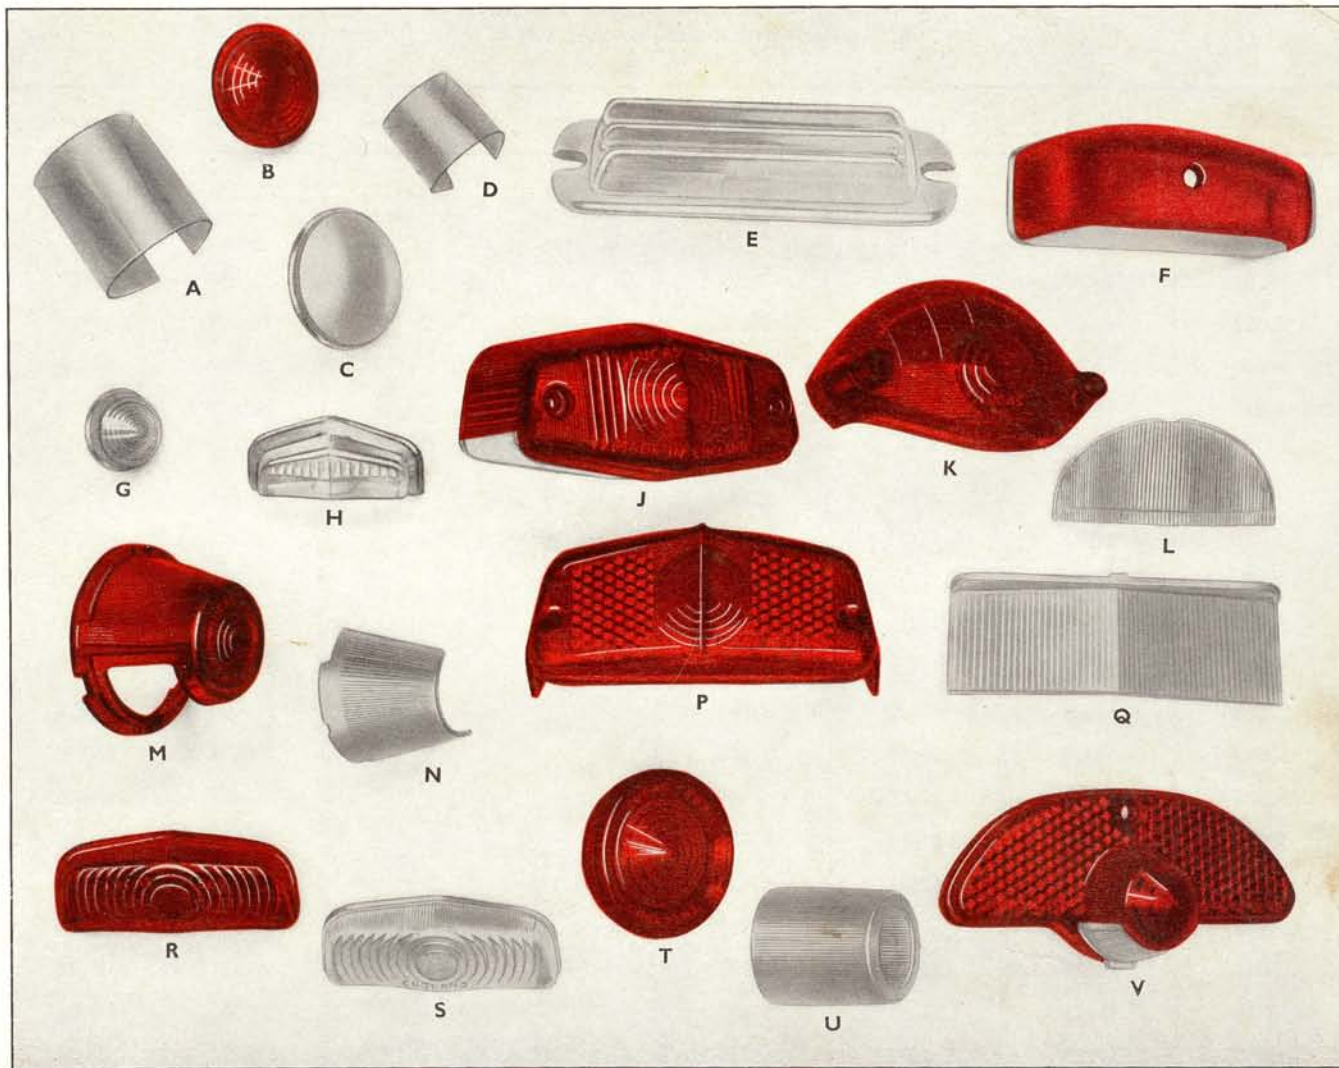

# LENS CHART

## SIDE, PILOT, STOP TAIL AND NUMBER PLATE

Model	Illustration	Lens Part No.	Description	Details
AT201	A	521906	Number plate .. .. .	Clear cellastoid.
	B	521908	Tail .. .. .	Ruby diakon; circular flutes.
LS/O & LD109	C	571211	Side .. .. .	Plain frosted.
MT210 & MT211	D	526228	Number plate .. .. .	Clear cellastoid.
464	E	571990	Side .. .. .	Clear fluted; shot blast inside.
467	F	572611	Tail and number plate .. .. .	Clear glass, with red section for tail.
480	D	526228	Number plate .. .. .	Clear cellastoid.
516	G	573615	Side or pilot .. .. .	Domed; circular fluted inside.
517	H	516386	Side or pilot .. .. .	Clear diakon; special design.
525	J	573819	Stop tail .. .. .	Ruby; dished; single cone.
529	K	526404	Tail .. .. .	Ruby diakon; single centre cone.
	L	526406	Number plate .. .. .	Clear diakon; flat fluted.
544	M	526463	Tail .. .. .	Ruby diakon.
	N	526466	Number plate .. .. .	Clear diakon.
550	G	573615	Side or pilot .. .. .	Domed; circular fluted inside.
564	P	573839	Stop tail and reflex .. .. .	Ruby diakon; dished; single centre cone.
	Q	575200	Number plate .. .. .	Clear diakon; rectangular.
569	R	526521	Tail .. .. .	Red diakon.
	S	526522	Side .. .. .	Clear diakon.
582	T	576153	Tail .. .. .	Red diakon; circular.
	U	576155	Number plate .. .. .	Clear diakon tube.
590	V	526563	Tail and number plate .. .. .	Red diakon.